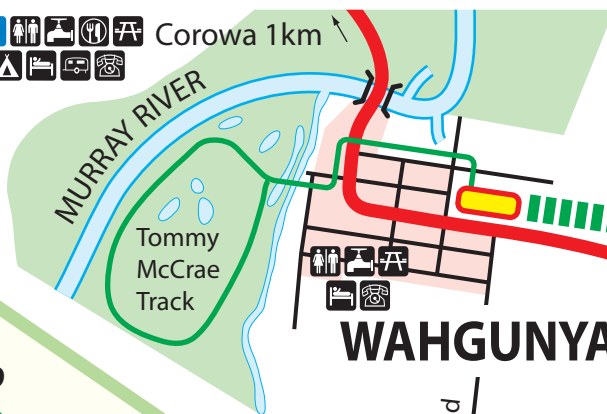

Corowa 1km

© Murray to the Mountains Committee of Management (www.railtrail.com.au)
© Open Spaces (www.osp.com.au)

- Minor Roads
- Major Roads
- Rail Trail, Station, Distance, Bridge
- Preferred Route: Bowser to Wahguntah

- Visitor Information
- Toilets
- Water
- Food/Shops
- Picnic Area
- Camping
- Accommodation
- Caravan Park
- Telephone
- Swimming
- Bike Hire / Shop
- Parking